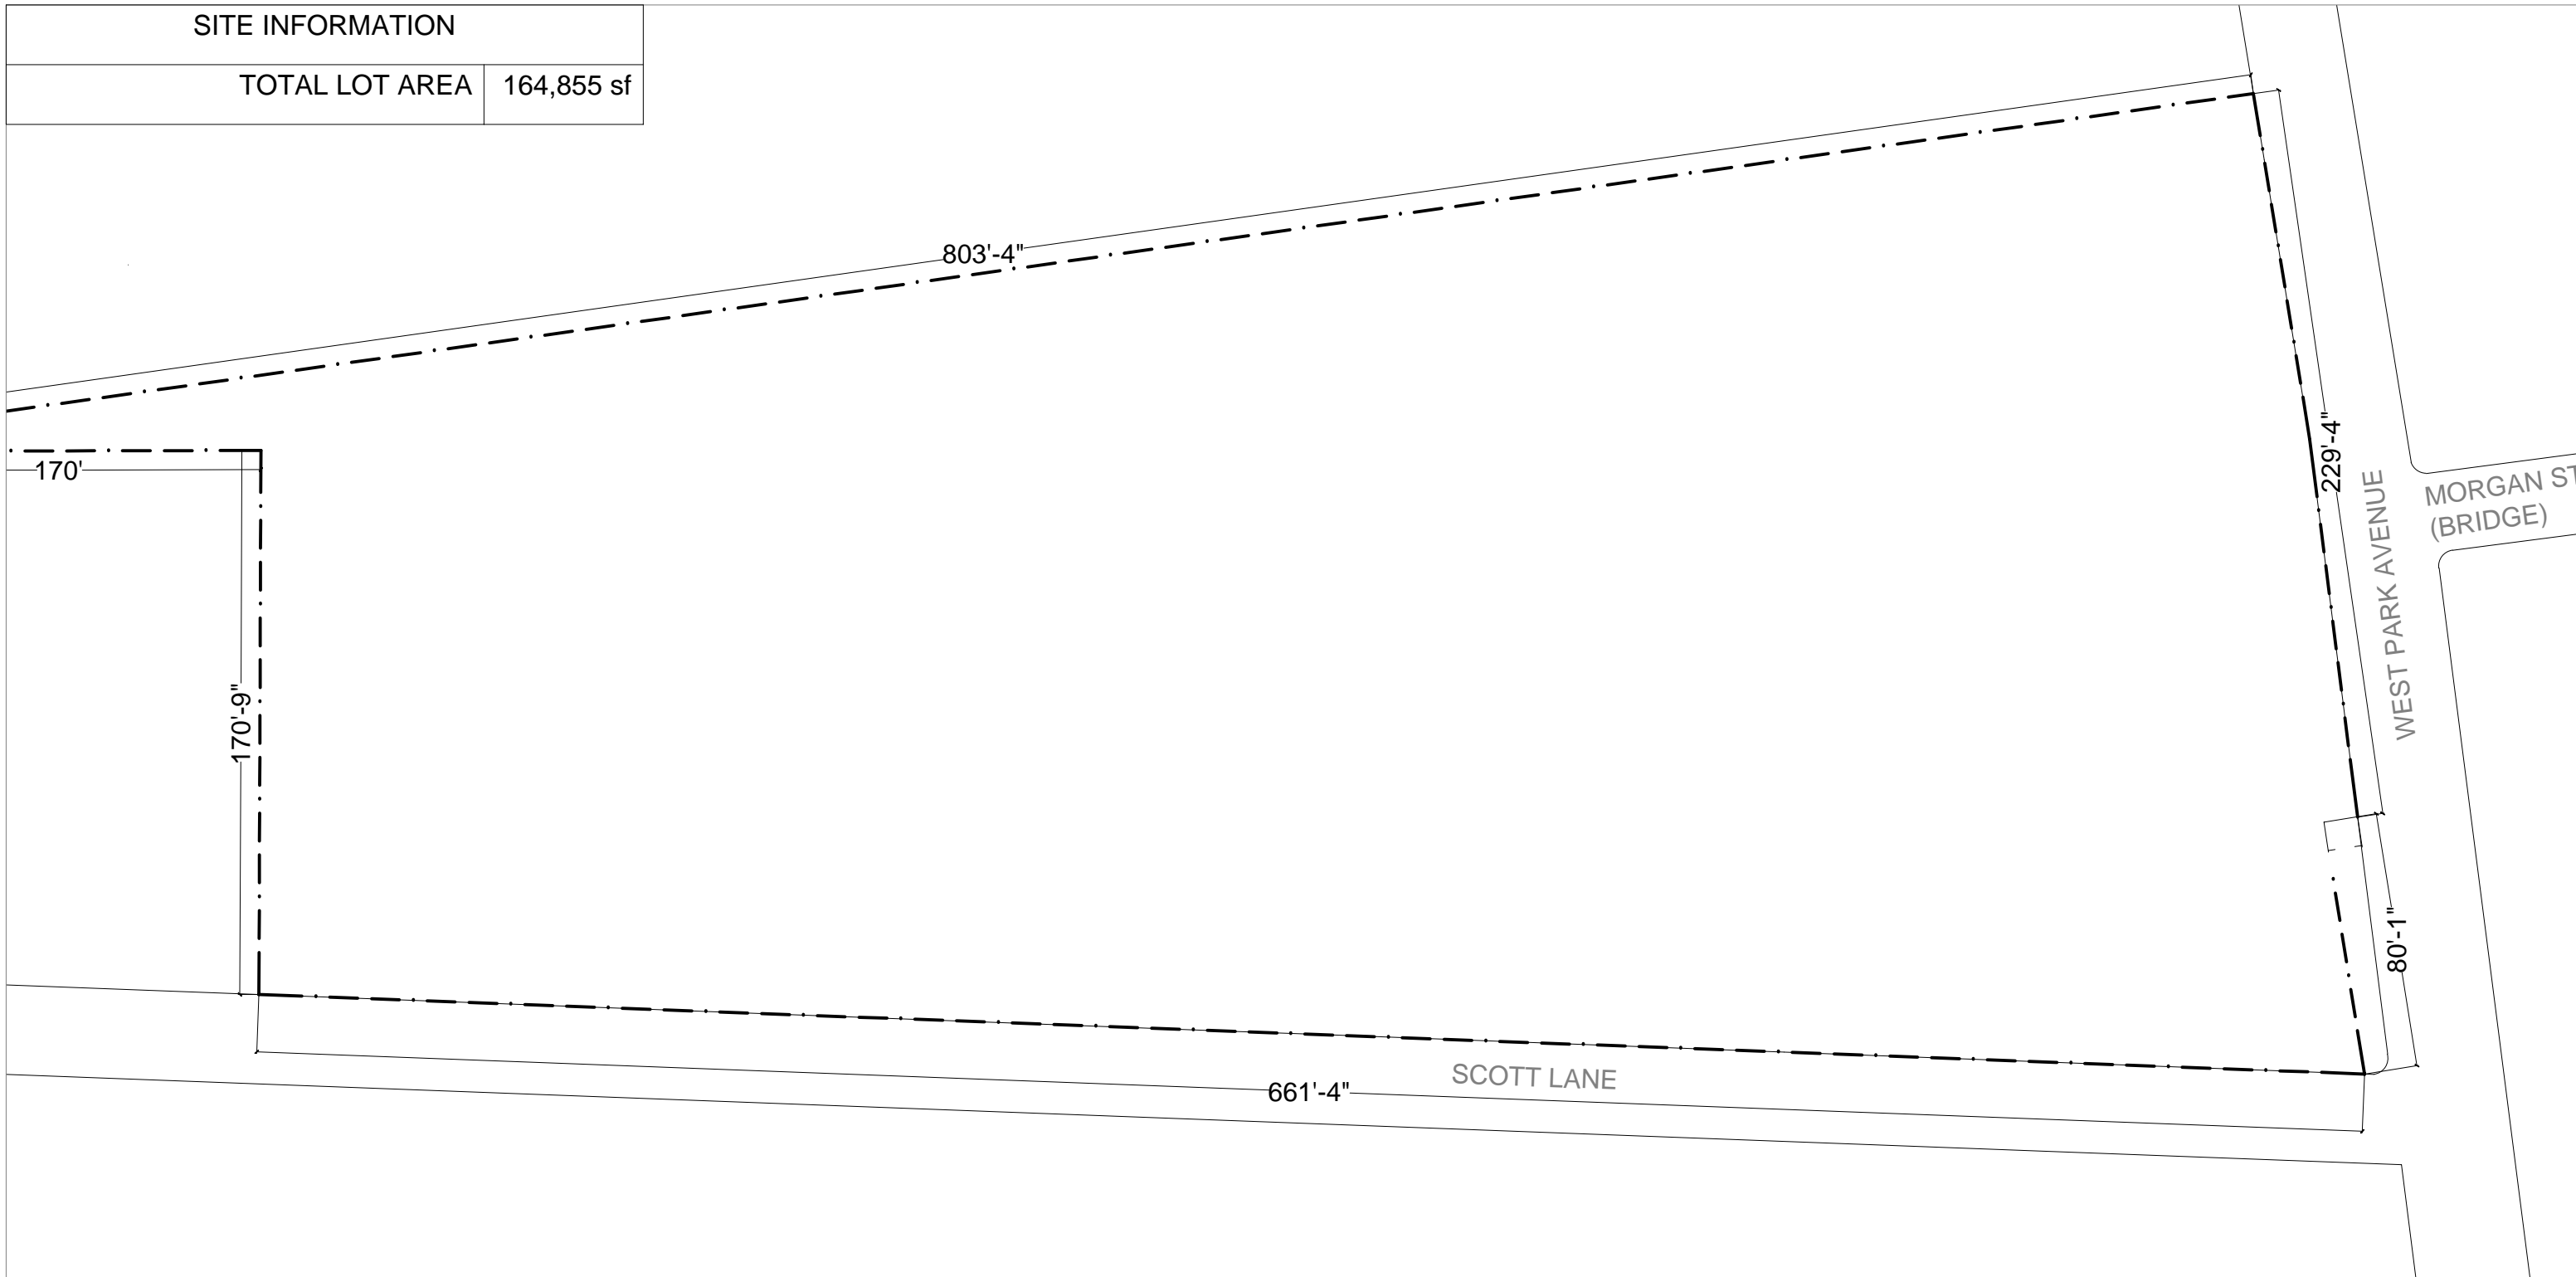

SITE INFORMATION

TOTAL LOT AREA	164,855 sf	-
----------------	------------	---

Site Plan for 7491 West Park Avenue; Houma, LA
Scale 1:50

SITE INFORMATION

TOTAL LOT AREA	164,855 sf
----------------	------------

Site Plan for 7491 West Park Avenue; Houma, LA
Scale 1:50