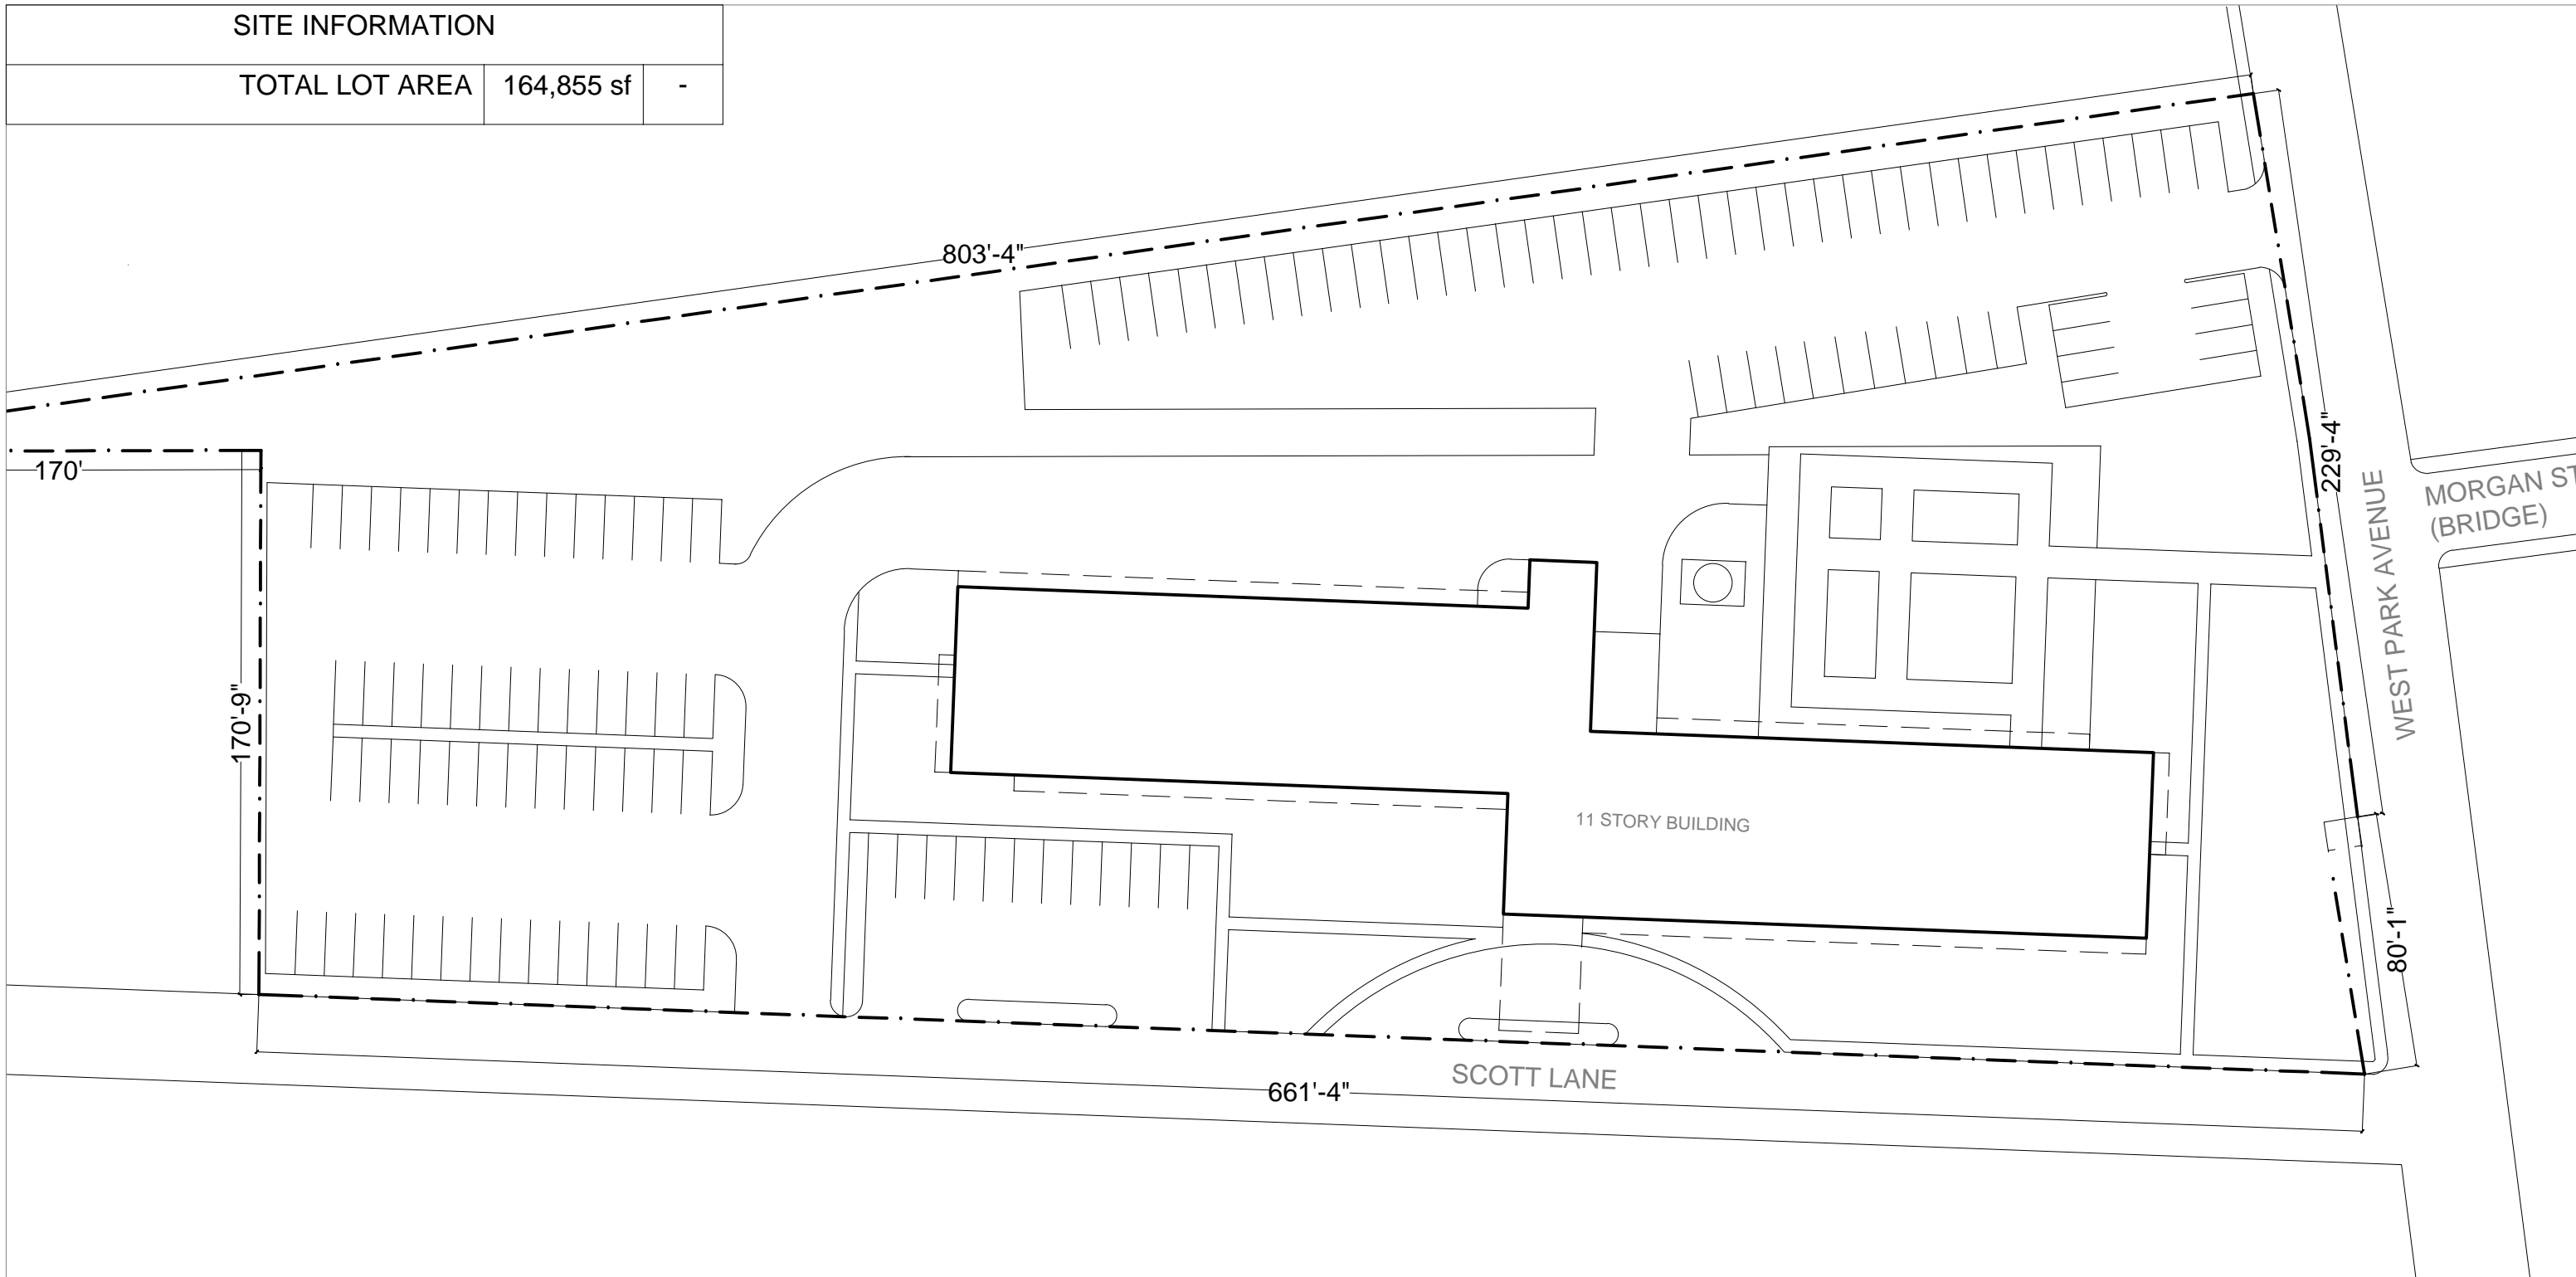

SITE INFORMATION

TOTAL LOT AREA	164,855 sf	-
----------------	------------	---

Site Plan for 7491 West Park Avenue; Houma, LA
Scale 1:50

SITE INFORMATION

TOTAL LOT AREA	164,855 sf
----------------	------------

Site Plan for 7491 West Park Avenue; Houma, LA
Scale 1:50